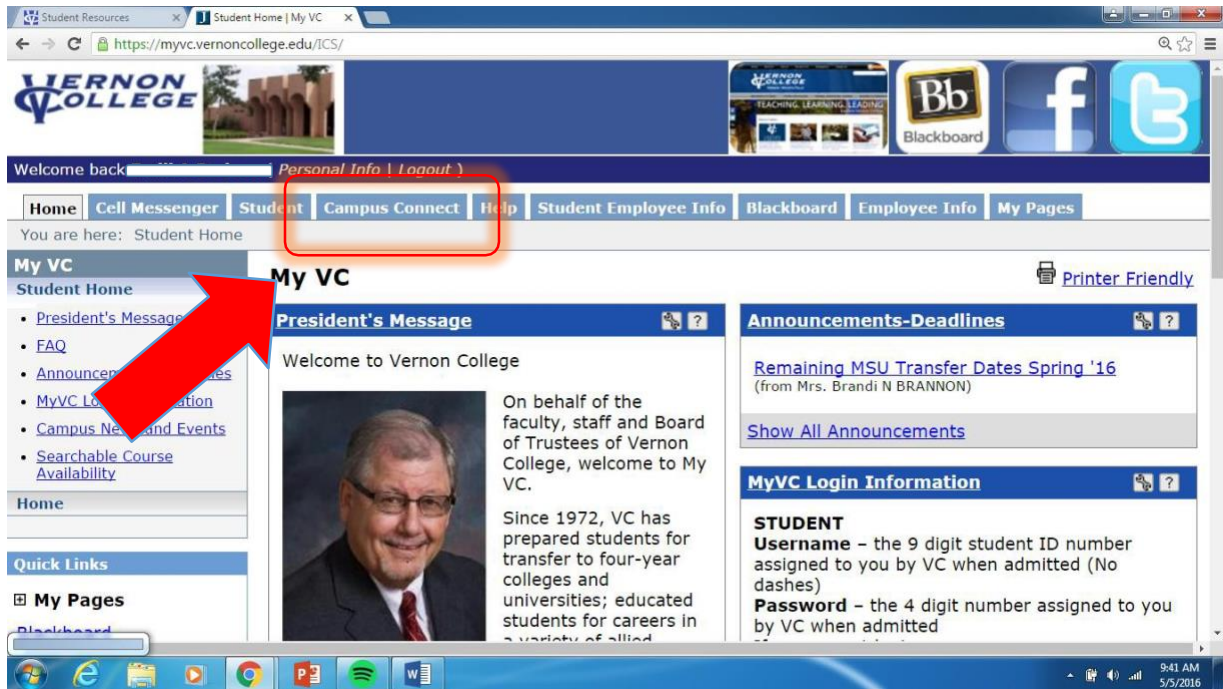

3. Click the tab labeled Campus Connect