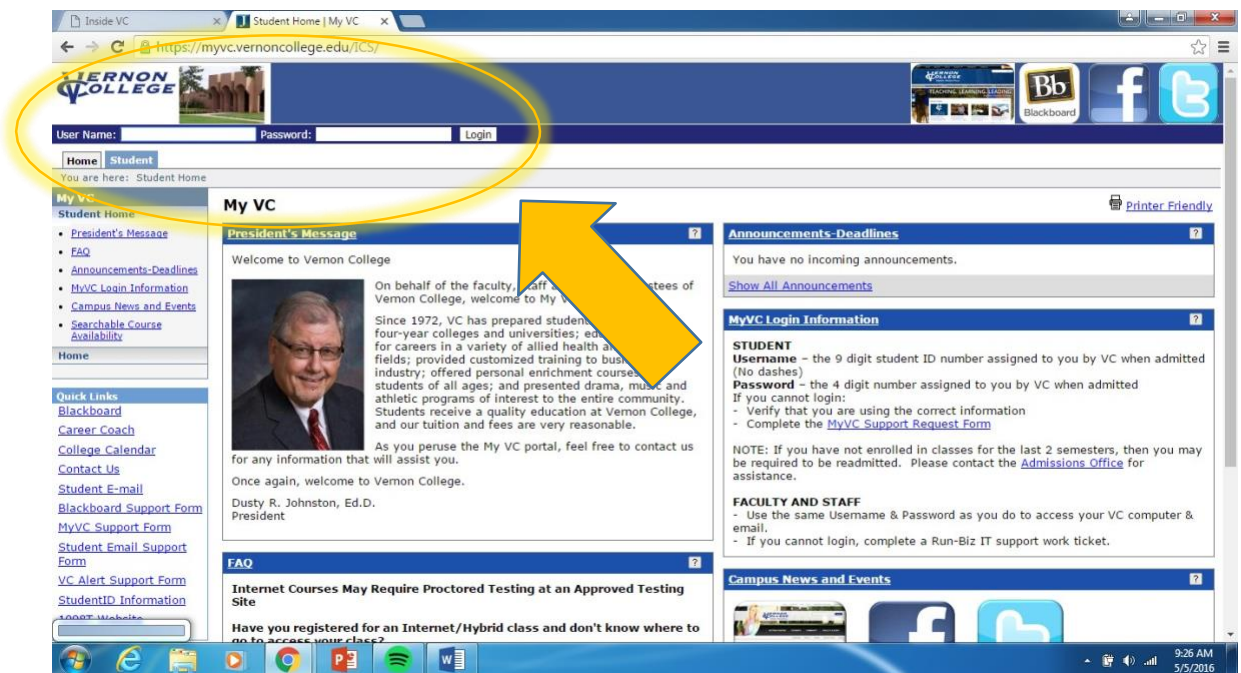

1. From the Vernon College homepage, click the My VC button

2. Type in your user name and password at the top of the page. The username is your nine digit Student ID number and the password is your four digit pin number.